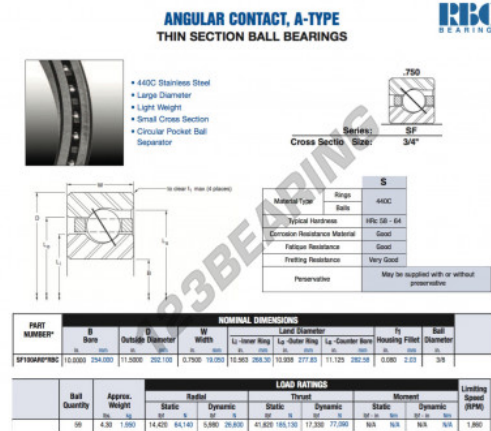

## Deep groove ball bearing single row SF100-AR0-RBC - SF100-AR0-RBC

<https://www.123bearing.ca/bearing-housing/deep-groove-bearing/single-row/sf100-ar0-rbc>

### PRODUCT FEATURES

Brand	RBC
N° Ean13	3663952549057
Inside diameter	254 mm
Outside diameter	292.1 mm
Thickness	19.05 mm
Weight	1950 g
Packaging	1

[contact@123bearing.ca](mailto:contact@123bearing.ca)

+1(646) 712 9672