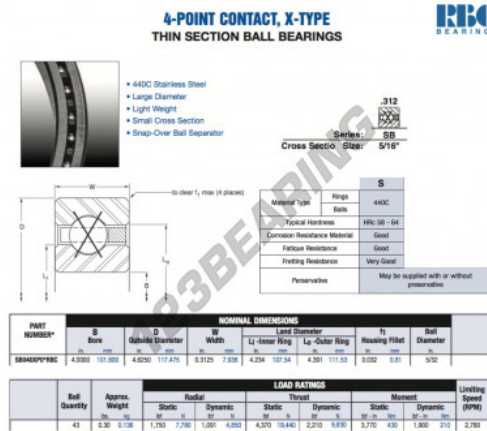

Deep groove ball bearing single row SB040-XP0-RBC - SB040-XP0-RBC

<https://www.123bearing.ca/bearing-housing/deep-groove-bearing/single-row/sb040-xp0-rbc>

PRODUCT FEATURES

Brand	RBC
N° Ean13	3663952549194
Inside diameter	101.6 mm
Outside diameter	117.475 mm
Thickness	7.938 mm
Weight	136 g
Packaging	1