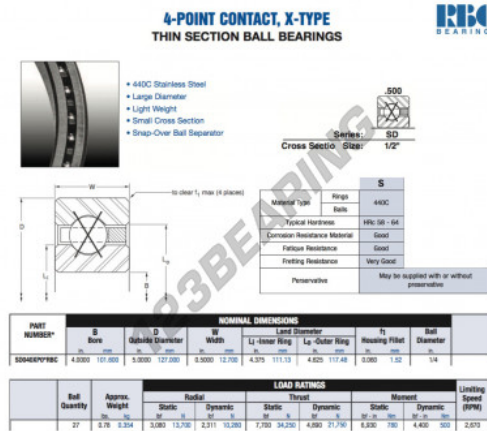

Deep groove ball bearing single row SD040-XP0-RBC - SD040-XP0-RBC

<https://www.123bearing.ca/bearing-housing/deep-groove-bearing/single-row/sd040-xp0-rbc>

PRODUCT FEATURES

Brand	RBC
N° Ean13	3663952549217
Inside diameter	101.6 mm
Inside diameter	4" inch
Outside diameter	127 mm
Outside diameter	5" inch
Thickness	12.7 mm
Thickness	1/2" inch
Weight	354 g
Packaging	1