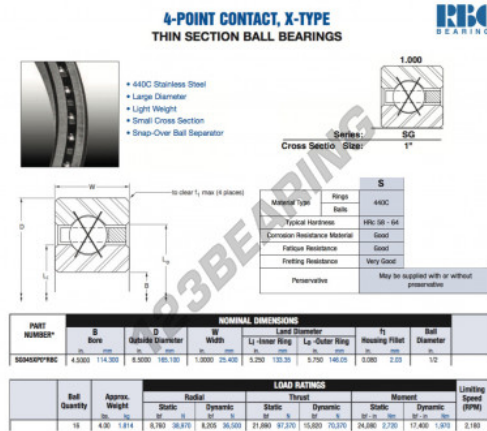

## Deep groove ball bearing single row SG045-XP0-RBC - SG045-XP0-RBC

<https://www.123bearing.ca/bearing-housing/deep-groove-bearing/single-row/sg045-xp0-rbc>

## PRODUCT FEATURES

Brand	RBC
N° Ean13	3663952549354
Inside diameter	114.3 mm
Outside diameter	165.1 mm
Thickness	25.4 mm
Weight	1814 g
Packaging	1

[contact@123bearing.ca](mailto:contact@123bearing.ca)

+1(646) 712 9672