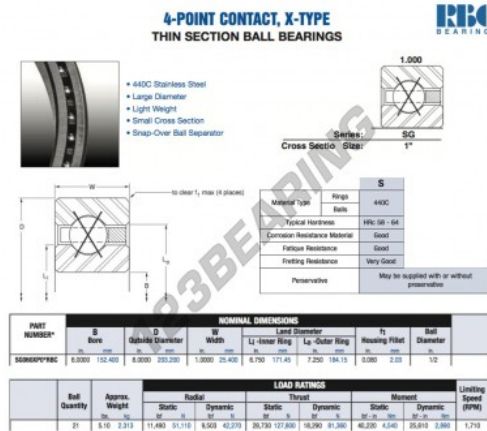

Deep groove ball bearing single row SG060-XP0-RBC - SG060-XP0-RBC

<https://www.123bearing.ca/bearing-housing/deep-groove-bearing/single-row/sg060-xp0-rbc>

PRODUCT FEATURES

Brand	RBC
N° Ean13	3663952549590
Inside diameter	152.4 mm
Inside diameter	6" inch
Outside diameter	203.2 mm
Outside diameter	8" inch
Thickness	25.4 mm
Thickness	1" inch
Weight	2313 g
Packaging	1