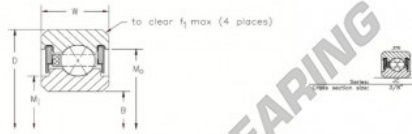

Deep groove ball bearing single row JC065-XP0-RBC - JC065-XP0-RBC

<https://www.123bearing.ca/bearing-housing/deep-groove-bearing/single-row/jc065-xp0-rbc>

SEALED (MOLDED) 4-POINT CONTACT, X-TYPE
THIN SECTION BALL BEARINGS

PART NUMBER*	NOMINAL DIMENSIONS									
	B Bore	D Outside Diameter	W Width	M ₁	M ₂	f ₁ Housing Fillet	Ball Diameter			
JC065XP0RBC	6.5000 165.100	7.2500 184.150	0.3750 9.525	6.733 171.02	7.016 178.21	0.048 1.02	5/16			

PRODUCT FEATURES

Brand	RBC
N° Ean13	3663952550923
Inside diameter	165.1 mm
Outside diameter	184.15 mm
Thickness	9.525 mm
Weight	308 g
Packaging	1

contact@123bearing.ca

+1(646) 712 9672

CRT4 de Lesquin 60 Rue Du Haut De Sainghin 59273 Fretin FRANCE