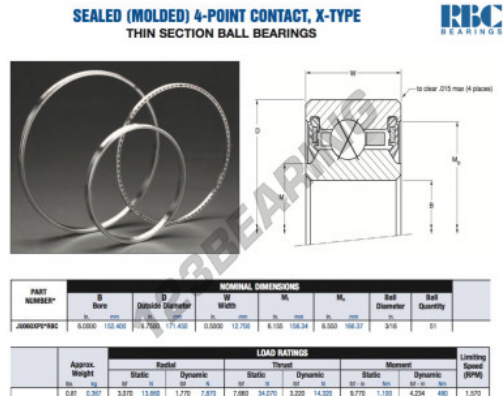

Deep groove ball bearing single row JU060-XP0-RBC - JU060-XP0-RBC

<https://www.123bearing.ca/bearing-housing/deep-groove-bearing/single-row/ju060-xp0-rbc>

PRODUCT FEATURES

Brand	RBC
N° Ean13	3663952551647
Inside diameter	152.4 mm
Outside diameter	171.45 mm
Thickness	12.7 mm
Weight	367 g
Packaging	1