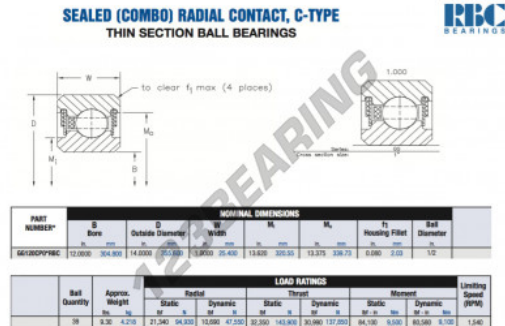

Deep groove ball bearing single row GG120-CP0-RBC - GG120-CP0-RBC

<https://www.123bearing.ca/bearing-housing/deep-groove-bearing/single-row/gg120-cp0-rbc>

PRODUCT FEATURES

Brand	RBC
N° Ean13	3663952552781
Inside diameter	304.8 mm
Outside diameter	355.6 mm
Thickness	25.4 mm
Weight	4218 g
Packaging	1