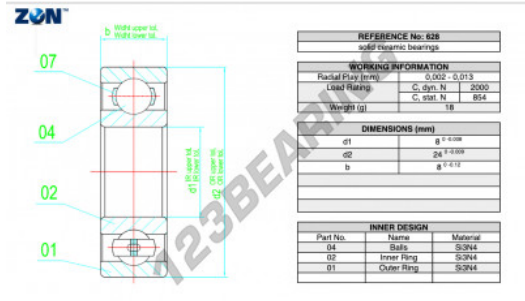

Deep groove ball bearing ceramic 628-CE-SI3N4-PTFE-ZEN - 628-CE-SI3N4-PTFE-ZEN

<https://www.123bearing.ca/bearing-housing/deep-groove-bearing/ceramic/628-ce-si3n4-ptfe-zen>

PRODUCT FEATURES

Brand	ZEN
N° Ean13	3616060485533
Inside diameter	8 mm
Outside diameter	24 mm
Thickness	8 mm
Packaging	1