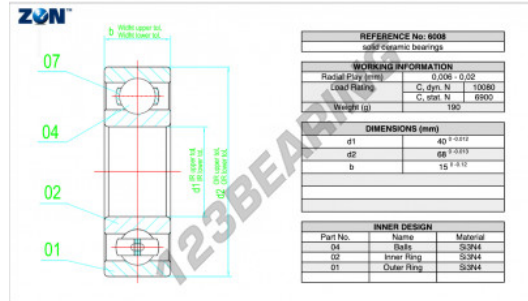

Deep groove ball bearing ceramic 6008-CE-SI3N4-PTFE-ZEN - 6008-CE-SI3N4-PTFE-ZEN

<https://www.123bearing.ca/bearing-housing/deep-groove-bearing/ceramic/6008-ce-si3n4-ptfe-zen>

PRODUCT FEATURES

Brand	ZEN
N° Ean13	3616060485625
Inside diameter	40 mm
Outside diameter	68 mm
Thickness	15 mm
Packaging	1