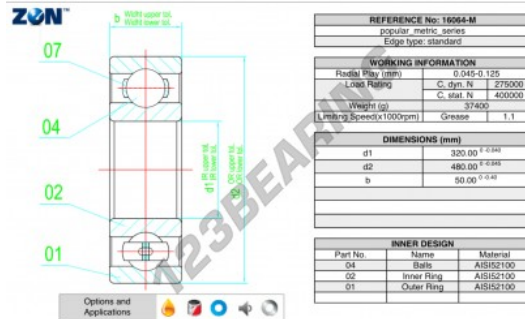

Deep groove ball bearing single row 16064-M-ZEN - 16064-M-ZEN

<https://www.123bearing.ca/bearing-housing/deep-groove-bearing/single-row/16064-m-zen>

PRODUCT FEATURES

Brand	ZEN
N° Ean13	3616060493118
Inside diameter	320 mm
Outside diameter	480 mm
Thickness	50 mm
Limiting speed	1100 rpm
Dynamic load	275 kN
Static load	400 kN
Packaging	1