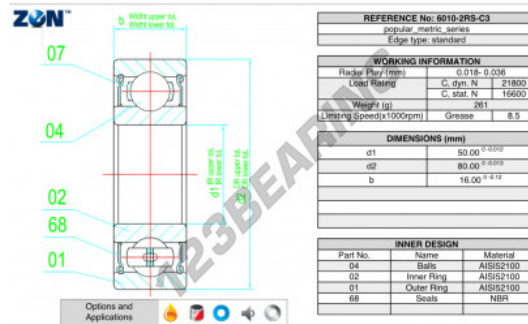

Deep groove ball bearing single row 6010-2RS-C3-ZEN - 6010-2RS-C3-ZEN

<https://www.123bearing.ca/bearing-housing/deep-groove-bearing/single-row/6010-2rs-c3-zen>

PRODUCT FEATURES

Brand	ZEN
N° Ean13	3616060494689
Inside diameter	50 mm
Sealing	Seal on both sides
Outside diameter	80 mm
Thickness	16 mm
Limiting speed	8500 rpm
Dynamic load	21 kN
Static load	16 kN
Packaging	1