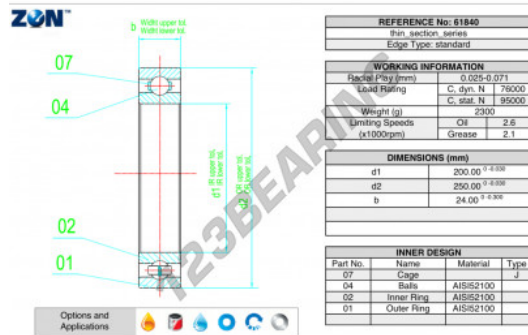

## Deep groove ball bearing single row 61840-ZEN - 61840-ZEN

<https://www.123bearing.ca/bearing-housing/deep-groove-bearing/single-row/61840-zen>

### PRODUCT FEATURES

Brand	ZEN
N° Ean13	3616060496317
Inside diameter	200 mm
Outside diameter	250 mm
Thickness	24 mm
Weight	2723 g
Dynamic load	76 kN
Static load	95 kN
Packaging	1

[contact@123bearing.ca](mailto:contact@123bearing.ca)