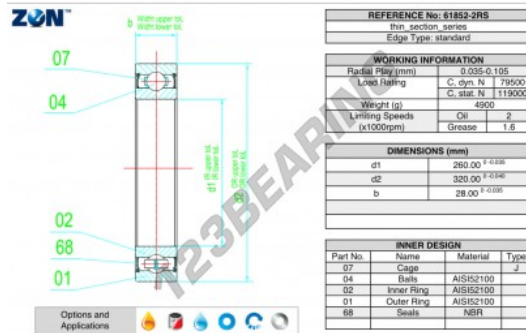

Deep groove ball bearing single row 61852-2RS-ZEN - 61852-2RS-ZEN

<https://www.123bearing.ca/bearing-housing/deep-groove-bearing/single-row/61852-2rs-zen>

PRODUCT FEATURES

Brand	ZEN
N° Ean13	3616060496379
Inside diameter	260 mm
Sealing	Seal on both sides
Outside diameter	320 mm
Thickness	28 mm
Weight	4900 g
Dynamic load	79.5 kN
Static load	119 kN
Packaging	1