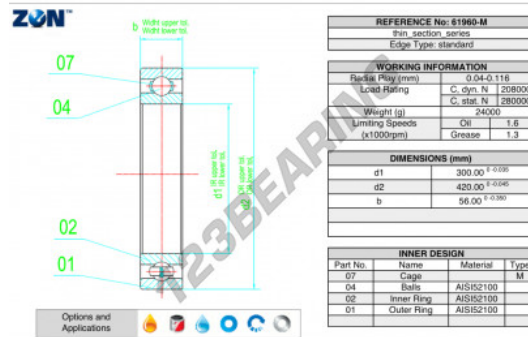

Deep groove ball bearing single row 61960-M-ZEN - 61960-M-ZEN

<https://www.123bearing.ca/bearing-housing/deep-groove-bearing/single-row/61960-m-zen>

PRODUCT FEATURES

Brand	ZEN
N° Ean13	3616060497215
Inside diameter	300 mm
Outside diameter	420 mm
Thickness	56 mm
Dynamic load	208 kN
Static load	280 kN
Packaging	1