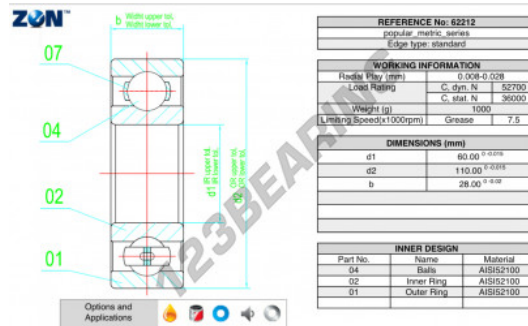

## Deep groove ball bearing single row 62212-ZEN - 62212-ZEN

<https://www.123bearing.ca/bearing-housing/deep-groove-bearing/single-row/62212-zen>

### PRODUCT FEATURES

Brand	ZEN
N° Ean13	3616060498090
Inside diameter	60 mm
Outside diameter	110 mm
Thickness	28 mm
Limiting speed	7500 rpm
Dynamic load	52.7 kN
Static load	36 kN
Packaging	1

[contact@123bearing.ca](mailto:contact@123bearing.ca)