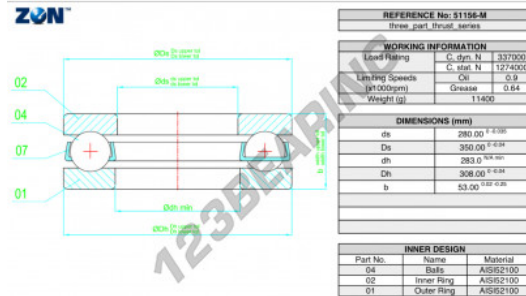

Thrust ball bearing 51156-M-ZEN - 51156-M-ZEN

<https://www.123bearing.ca/bearing-housing/deep-groove-bearing/thrust/51156-m-zen>

PRODUCT FEATURES

Brand	ZEN
N° Ean13	3616060503428
Inside diameter	280 mm
Outside diameter	350 mm
Thickness	53 mm
Weight	11400 g
Dynamic load	337 kN
Static load	1274 kN
Packaging	-