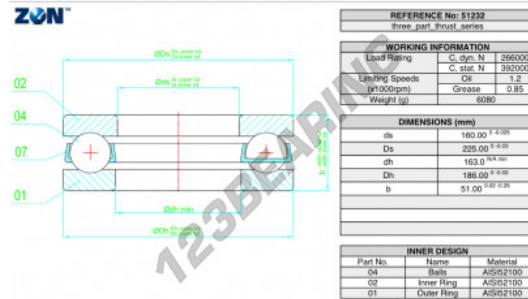

## Thrust ball bearing 51232-ZEN - 51232-ZEN

<https://www.123bearing.ca/bearing-housing/deep-groove-bearing/thrust/51232-zen>

## PRODUCT FEATURES

Brand	ZEN
N° Ean13	3616060503732
Inside diameter	160 mm
Outside diameter	225 mm
Thickness	51 mm
Dynamic load	266 kN
Static load	392 kN
Packaging	1

[contact@123bearing.ca](mailto:contact@123bearing.ca)