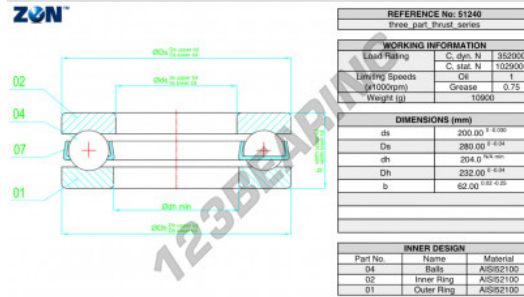

Thrust ball bearing 51240-ZEN - 51240-ZEN

<https://www.123bearing.ca/bearing-housing/deep-groove-bearing/thrust/51240-zen>

PRODUCT FEATURES

Brand	ZEN
N° Ean13	3616060503770
Inside diameter	200 mm
Outside diameter	280 mm
Thickness	62 mm
Weight	10900 g
Dynamic load	352 kN
Static load	1029 kN
Packaging	1
Standard	No standard