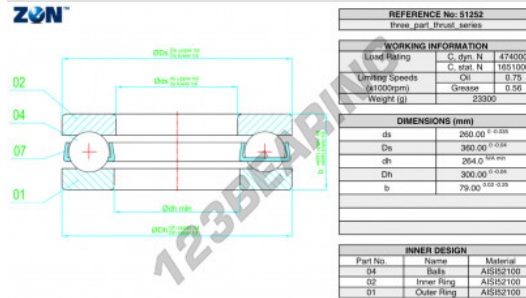

## Thrust ball bearing 51252-ZEN - 51252-ZEN

<https://www.123bearing.ca/bearing-housing/deep-groove-bearing/thrust/51252-zen>

### PRODUCT FEATURES

Brand	ZEN
N° Ean13	3616060503800
Inside diameter	260 mm
Outside diameter	360 mm
Thickness	79 mm
Dynamic load	474 kN
Static load	1651 kN
Packaging	1

[contact@123bearing.ca](mailto:contact@123bearing.ca)