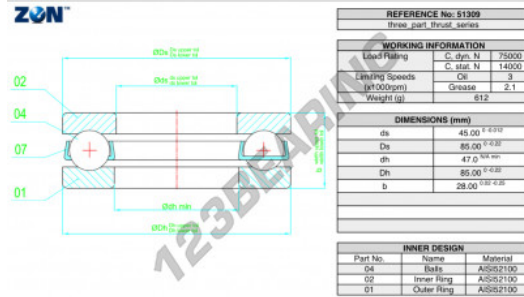

Thrust ball bearing 51309-ZEN - 51309-ZEN

<https://www.123bearing.ca/bearing-housing/deep-groove-bearing/thrust/51309-zen>

PRODUCT FEATURES

Brand	ZEN
N° Ean13	3616060503916
Inside diameter	45 mm
Outside diameter	85 mm
Thickness	28 mm
Dynamic load	75 kN
Static load	14 kN
Packaging	1