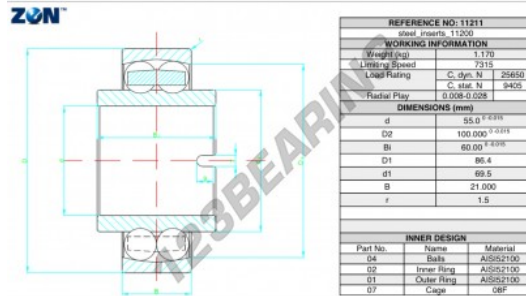

Self aligning ball bearing 11211-ZEN - 11211-ZEN

<https://www.123bearing.ca/bearing-housing/deep-groove-bearing/sefl-aligning/11211-zen>

PRODUCT FEATURES

Brand	ZEN
N° Ean13	3616060504890
Inside diameter	55 mm
Outside diameter	100 mm
Thickness	60 mm
Limiting speed	7315 rpm
Dynamic load	25.65 kN
Static load	9.405 kN
Packaging	1