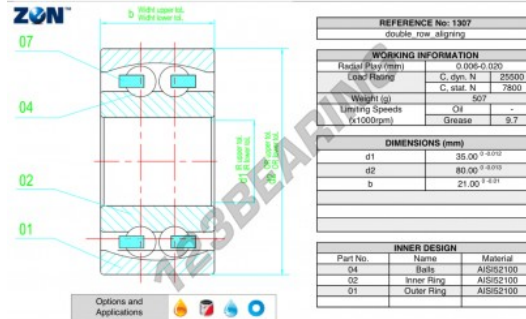

## Self aligning ball bearing 1307-ZEN - 1307-ZEN

<https://www.123bearing.ca/bearing-housing/deep-groove-bearing/sefl-aligning/1307-zen>

### PRODUCT FEATURES

Brand	ZEN
N° Ean13	3616060505224
Inside diameter	35 mm
Outside diameter	80 mm
Thickness	21 mm
Limiting speed	9700 rpm
Weight	510 g
Dynamic load	25.5 kN
Static load	7.8 kN
Packaging	1