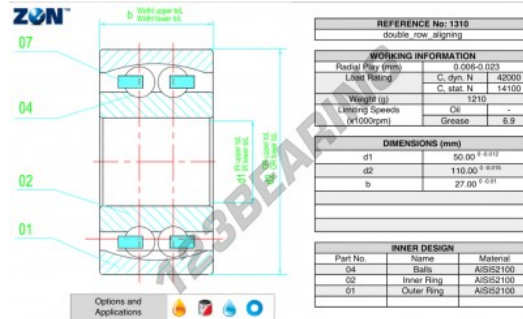

Self aligning ball bearing 1310-ZEN - 1310-ZEN

<https://www.123bearing.ca/bearing-housing/deep-groove-bearing/sefl-aligning/1310-zen>

PRODUCT FEATURES

Brand	ZEN
N° Ean13	3616060505255
Inside diameter	50 mm
Outside diameter	110 mm
Thickness	27 mm
Limiting speed	6900 rpm
Weight	1200 g
Dynamic load	42 kN
Static load	14.1 kN
Packaging	1