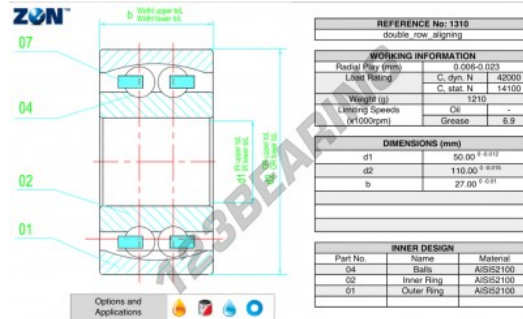

## Self aligning ball bearing 1310-ZEN - 1310-ZEN

<https://www.123bearing.ca/bearing-housing/deep-groove-bearing/sefl-aligning/1310-zen>

### PRODUCT FEATURES

Brand	ZEN
N° Ean13	3616060505255
Inside diameter	50 mm
Inside diameter	1.969" inch
Outside diameter	110 mm
Outside diameter	4.331" inch
Thickness	27 mm
Thickness	1.063" inch
Limiting speed	6900 rpm
Weight	1200 g
Dynamic load	42 kN
Static load	14.1 kN
Packaging	1