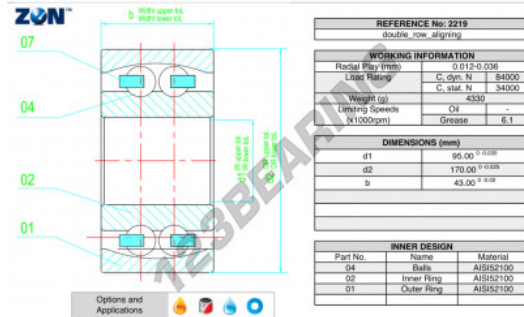

Self aligning ball bearing 2219-ZEN - 2219-ZEN

<https://www.123bearing.ca/bearing-housing/deep-groove-bearing/sefl-aligning/2219-zen>

PRODUCT FEATURES

Brand	ZEN
N° Ean13	3616060505569
Inside diameter	95 mm
Outside diameter	170 mm
Thickness	43 mm
Limiting speed	6100 rpm
Dynamic load	84 kN
Static load	34 kN
Packaging	1