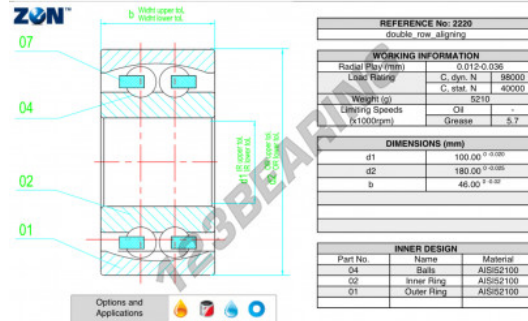

## Self aligning ball bearing 2220-ZEN - 2220-ZEN

<https://www.123bearing.ca/bearing-housing/deep-groove-bearing/sefl-aligning/2220-zen>

### PRODUCT FEATURES

Brand	ZEN
N° Ean13	3616060505576
Inside diameter	100 mm
Outside diameter	180 mm
Thickness	46 mm
Limiting speed	5700 rpm
Dynamic load	98 kN
Static load	40 kN
Packaging	1

[contact@123bearing.ca](mailto:contact@123bearing.ca)