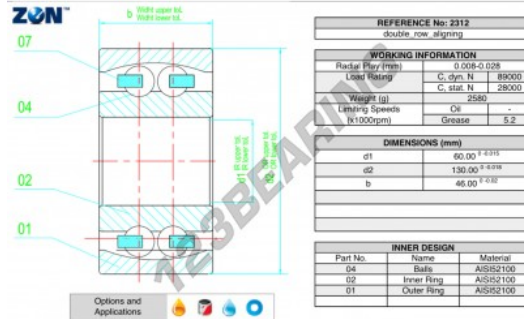

Self aligning ball bearing 2312-ZEN - 2312-ZEN

<https://www.123bearing.ca/bearing-housing/deep-groove-bearing/sefl-aligning/2312-zen>

PRODUCT FEATURES

Brand	ZEN
N° Ean13	3616060505699
Inside diameter	60 mm
Outside diameter	130 mm
Thickness	46 mm
Limiting speed	5200 rpm
Weight	2612 g
Dynamic load	89 kN
Static load	28 kN
Packaging	1