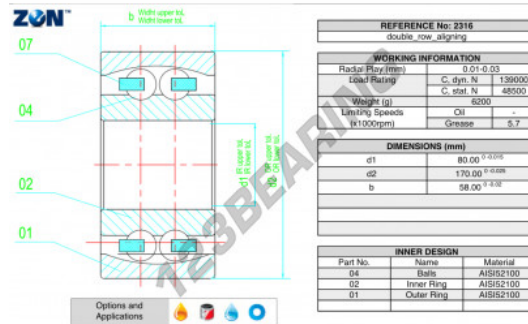

Self aligning ball bearing 2316-ZEN - 2316-ZEN

<https://www.123bearing.ca/bearing-housing/deep-groove-bearing/sefl-aligning/2316-zen>

PRODUCT FEATURES

Brand	ZEN
N° Ean13	3616060505736
Inside diameter	80 mm
Outside diameter	170 mm
Thickness	58 mm
Limiting speed	5700 rpm
Weight	5657 g
Dynamic load	139 kN
Static load	48.5 kN
Packaging	1