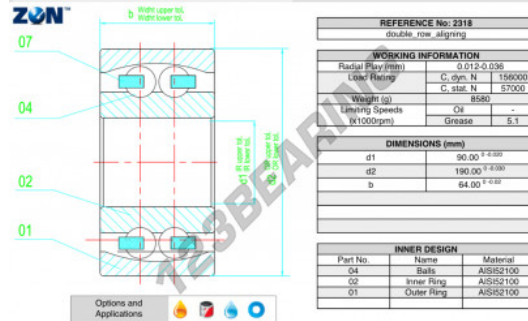

## Self aligning ball bearing 2318-ZEN - 2318-ZEN

<https://www.123bearing.ca/bearing-housing/deep-groove-bearing/sefl-aligning/2318-zen>

## PRODUCT FEATURES

Brand	ZEN
N° Ean13	3616060505750
Inside diameter	90 mm
Outside diameter	190 mm
Thickness	64 mm
Limiting speed	5100 rpm
Dynamic load	156 kN
Static load	57 kN
Packaging	1

[contact@123bearing.ca](mailto:contact@123bearing.ca)