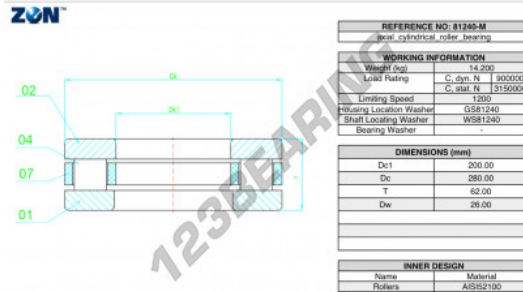

### PRODUCT FEATURES

Brand	ZEN
N° Ean13	3616060508133
Inside diameter	200 mm
Outside diameter	280 mm
Thickness	26 mm
Limiting speed	1200 rpm
Dynamic load	900 kN
Static load	3150 kN
Packaging	1

[contact@123bearing.ca](mailto:contact@123bearing.ca)