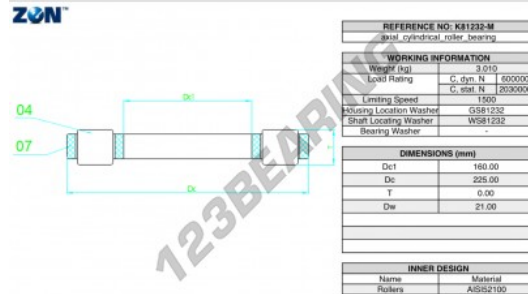

### PRODUCT FEATURES

Brand	ZEN
N° Ean13	3616060508683
Inside diameter	160 mm
Outside diameter	225 mm
Thickness	21 mm
Limiting speed	1500 rpm
Dynamic load	600 kN
Static load	2030 kN
Packaging	1

[contact@123bearing.ca](mailto:contact@123bearing.ca)