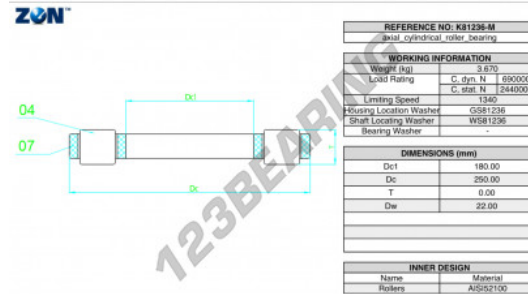

Thrust roller bearing K81236-M-ZEN - K81236-M-ZEN

<https://www.123bearing.ca/bearing-housing/roller-bearing/thrust/k81236-m-zen>

PRODUCT FEATURES

Brand	ZEN
N° Ean13	3616060508690
Inside diameter	180 mm
Outside diameter	250 mm
Thickness	22 mm
Limiting speed	1340 rpm
Dynamic load	690 kN
Static load	2440 kN
Packaging	1