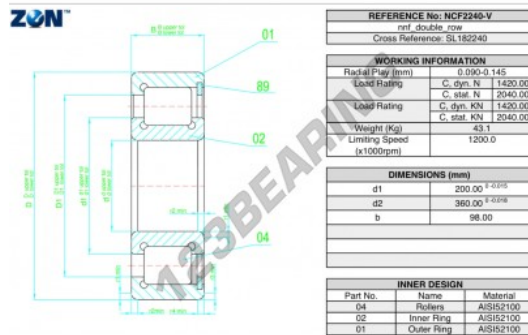

Roller bearing NCF2240-V-ZEN - NCF2240-V-ZEN

<https://www.123bearing.ca/bearing-housing/roller-bearing/roller/ncf2240-v-zen>

PRODUCT FEATURES

Brand	ZEN
N° Ean13	3616060509369
Inside diameter	200 mm
Outside diameter	360 mm
Thickness	98 mm
Limiting speed	1200 rpm
Dynamic load	1420 kN
Static load	2040 kN
Packaging	1