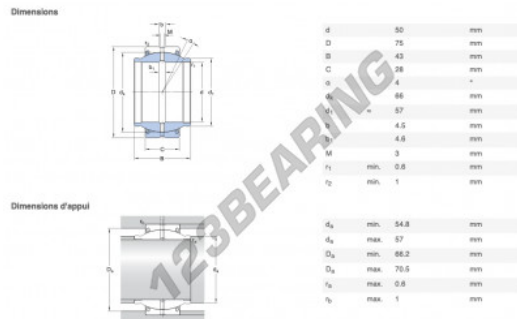

GE Rod end GEM50-ES-2RS-SKF - GEM50-ES-2RS-SKF

<https://www.123bearing.ca/bearing-housing/rod-end/ge/gem50-es-2rs-skf>

PRODUCT FEATURES

Brand	SKF
N° Ean13	7316577003362
Inside diameter	50 mm
Outside diameter	75 mm
Thickness	43 mm
Type	GE
Weight	560 g
Thread	NA
Lubrication	with
Packaging	1