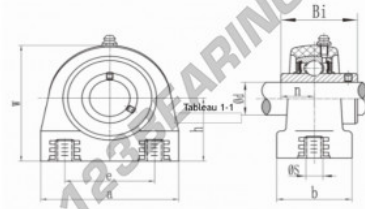

## Housed bearing 2 bolts PUCPA-208 - PUCPA-208

<https://www.123bearing.ca/bearing-housing/housed-bearing/cast-iron-housed-bearing-2/pucpa-208>

Type	Size Dia		Dimensional cross							Mounting height dia	Ball size
	in	mm	d	h	b	W	B	h <sub>1</sub>			
PUCPA-208	1-1/2 1.916	40	49.2	48	100.5	88.9	121	46.2	19	5.35	M12

### PRODUCT FEATURES

Brand	GEN
Shaft diameter	40 mm
Shaft diameter	1.575" inch
No. of fasteners	2
Tightening	set screw
Mounting center distance	88.9 mm
Mounting center distance	3 1/2" inch
Material	PLASTIC
Weight	390 g
Packaging	1