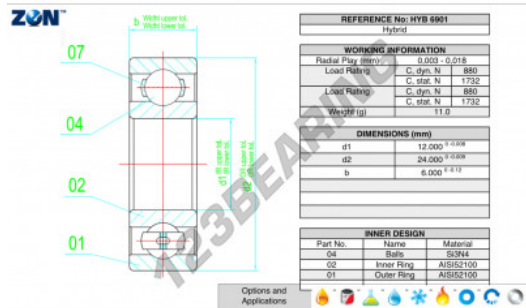

Deep groove ball bearing single row HYB-6901-ZEN - HYB-6901-ZEN

<https://www.123bearing.ca/bearing-housing/deep-groove-bearing/single-row/hyb-6901-zen>

PRODUCT FEATURES

Brand	ZEN
N° Ean13	3616060560407
Inside diameter	12 mm
Outside diameter	24 mm
Thickness	6 mm
Dynamic load	880 kN
Static load	1732 kN
Packaging	1