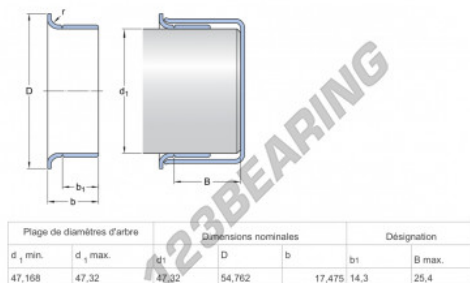

Speedi-Sleeve 99185-SKF - 99185-SKF

<https://www.123bearing.ca/seals/accessories/speedi-sleeve/99185-skf>

PRODUCT FEATURES

Brand	SKF
N° Ean13	85311041621
Inside diameter	47 mm
Thickness	17 mm
Weight	66 g
Packaging	1