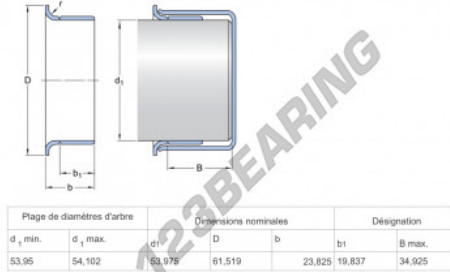

Speedi-Sleeve 99836-SKF - 99836-SKF

<https://www.123bearing.ca/seals/accessories/speedi-sleeve/99836-skf>

PRODUCT FEATURES

Brand	SKF
N° Ean13	3616060570482
Inside diameter	53 mm
Thickness	23 mm
Packaging	1