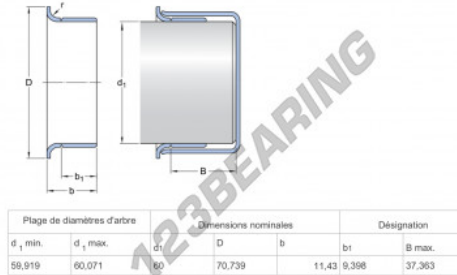

Speedi-Sleeve 99241-SKF - 99241-SKF

<https://www.123bearing.ca/seals/accessories/speedi-sleeve/99241-skf>

PRODUCT FEATURES

| | |
|-----------------|-------------|
| Brand | SKF |
| N° Ean13 | 85311041911 |
| Inside diameter | 60 mm |
| Thickness | 11 mm |
| Weight | 85 g |
| Packaging | 1 |