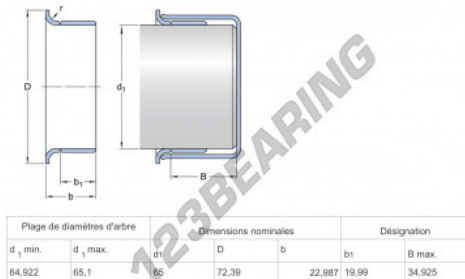

Speedi-Sleeve 99254-SKF - 99254-SKF

<https://www.123bearing.ca/seals/accessories/speedi-sleeve/99254-skf>

PRODUCT FEATURES

Brand	SKF
N° Ean13	85311041997
Inside diameter	65 mm
Thickness	22 mm
Weight	90 g
Packaging	1