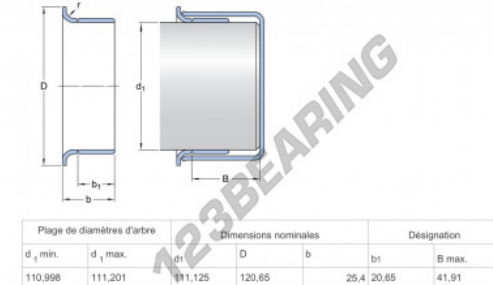

Speedi-Sleeve 99437-SKF - 99437-SKF

<https://www.123bearing.ca/seals/accessories/speedi-sleeve/99437-skf>

PRODUCT FEATURES

Brand	SKF
N° Ean13	85311042833
Inside diameter	111 mm
Thickness	25 mm
Packaging	1