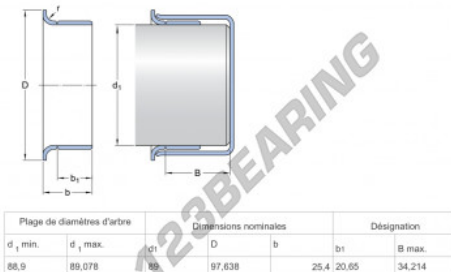

Speedi-Sleeve 99852-SKF - 99852-SKF

<https://www.123bearing.ca/seals/accessories/speedi-sleeve/99852-skf>

PRODUCT FEATURES

Brand	SKF
N° Ean13	85311186049
Inside diameter	89 mm
Thickness	25 mm
Packaging	1