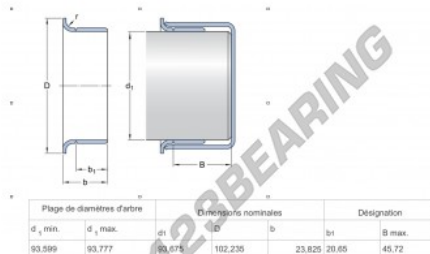

Speedi-Sleeve 99365-SKF - 99365-SKF

<https://www.123bearing.ca/seals/accessories/speedi-sleeve/99365-skf>

PRODUCT FEATURES

Brand	SKF
N° Ean13	85311042611
Inside diameter	93 mm
Thickness	23 mm
Packaging	1