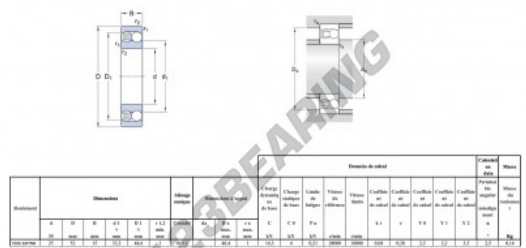

Self aligning ball bearing 1218-K-SKF - 1218-K-SKF

<https://www.123bearing.ca/bearing-housing/deep-groove-bearing/sefl-aligning/1218-k-skf>

PRODUCT FEATURES

Brand	SKF
N° Ean13	7316576605437
Inside diameter	90 mm
Outside diameter	160 mm
Thickness	30 mm
Weight	2480 g
Dynamic load	14.3 kN
Static load	4 kN
Packaging	1
Standard	No standard