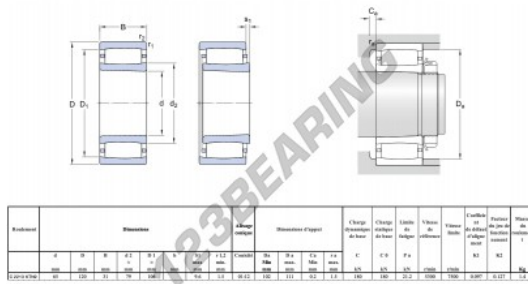

Roller bearing C2213-KTN9-SKF - C2213-KTN9-SKF

<https://www.123bearing.ca/bearing-housing/roller-bearing/roller/c2213-ktn9-skf>

Reference	Dimensions						Bore diameter	Dimensions of support			C bore	C bore	C bore	C bore	C bore	C bore	C bore	C bore	C bore	C bore	C bore	C bore	C bore	
	d	D	B	r1	r2	r3		d1	d2	d3														
C2213-KTN9	65	120	31	0.12	0.12	0.12	65	100	110	115	120	120	120	120	120	120	120	120	120	120	120	120	120	120

PRODUCT FEATURES

Brand	SKF
N° Ean13	7316570516333
Inside diameter	65 mm
Outside diameter	120 mm
Thickness	31 mm
Limiting speed	5300 rpm
Weight	1400 g
Dynamic load	180 kN
Static load	180 kN
Packaging	1

contact@123bearing.ca