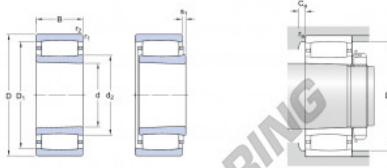

Roller bearing C2218-KTN9-SKF - C2218-KTN9-SKF

<https://www.123bearing.ca/bearing-housing/roller-bearing/roller/c2218-ktn9-skf>

Reference	Dimensions										Weight (kg)	Performance (approx)														
	d	D	B	d ₂	r ₁	r ₂	r ₃	r ₄	r ₅	r ₆		r ₇	r ₈	r ₉	r ₁₀	r ₁₁	r ₁₂	r ₁₃	r ₁₄	r ₁₅	r ₁₆	r ₁₇	r ₁₈	r ₁₉	r ₂₀	
C2218-KTN9	90	160	40	112	10	10	10	10	10	10	10	10	10	10	10	10	10	10	10	10	10	10	10	10	10	10

PRODUCT FEATURES

Brand	SKF
N° Ean13	3616060577245
Inside diameter	90 mm
Outside diameter	160 mm
Thickness	40 mm
Limiting speed	3800 rpm
Weight	3250 g
Dynamic load	325 kN
Static load	380 kN
Packaging	1

contact@123bearing.ca