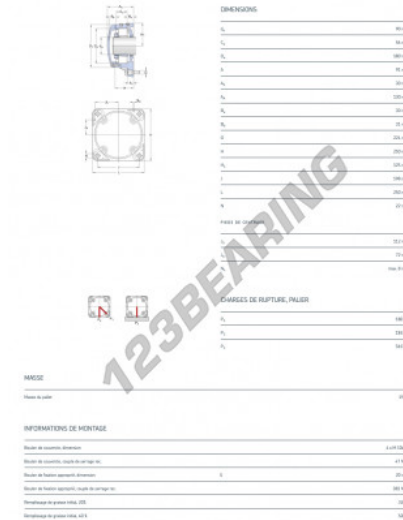

## Housed bearing 4 bolts

### FNL-520-A-C-2220-K-H320-E-SKF - FNL-520-A-C-2220-K-H320-E-SKF

<https://www.123bearing.ca/bearing-housing/housed-bearing/cast-iron-housed-bearing-4/fnl-520-a-c-2220-k-h320-e-skf>

## PRODUCT FEATURES

Brand	SKF
N° Ean13	3616060577689
Shaft diameter	90 mm
No. of fasteners	4
Tightening	Clamping sleeve
Mounting center distance	198 mm
Material	cast iron
Weight	19000 g
Packaging	1
Standard	No standard