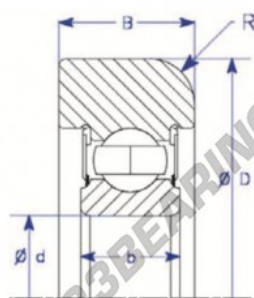

Mast guide bearing MG307-FF-30-ENDURO - MG307-FF-30-ENDURO

<https://www.123bearing.ca/bearing-housing/deep-groove-bearing/mast-guide/mg307-ff-30-enduro>

A
Flat OD

Part Number	Style	Inner Diameter, d	Outer Diameter, D	Inner Ring Width, b	Outer Ring Width, B	Radius, R	Dynamic Capacity	Static Capacity
MG 307 FF-30	Flat OD	35,000 mm	102,00 mm	21 mm	28,575 mm	8,500 mm	33,540 kN	19,230 kN

PRODUCT FEATURES

Brand	ENDURO
N° Ean13	3616060579706
Inside diameter	35 mm
Inside diameter	1.378" inch
Outside diameter	102 mm
Outside diameter	4.016" inch
Thickness	28.575 mm
Thickness	1 1/8" inch
Dynamic load	33.54 kN
Static load	19.23 kN
Packaging	1