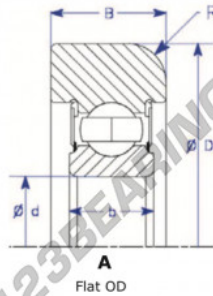

Mast guide bearing MG307-FFTA-ENDURO - MG307-FFTA-ENDURO

<https://www.123bearing.ca/bearing-housing/deep-groove-bearing/mast-guide/mg307-ffta-enduro>

Part Number	Style	Inner Diameter, d	Outer Diameter, D	Inner Ring Width, b	Outer Ring Width, B	Radius, R	Dynamic Capacity	Static Capacity
MG 307 FETA	1-1/2 Flat OD	35,00 mm	102,00 mm	21 mm	25,00 mm	4,000 mm	33,540 kN	19,230 kN

PRODUCT FEATURES

Brand	ENDURO
N° Ean13	3616060579928
Inside diameter	35 mm
Outside diameter	102 mm
Thickness	25 mm
Dynamic load	33.54 kN
Static load	19.23 kN
Packaging	1

contact@123bearing.ca

+1(646) 712 9672