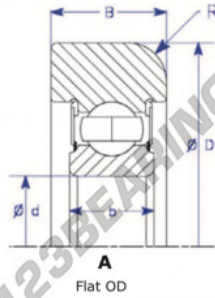

Mast guide bearing MG307-KK-1-ENDURO - MG307-KK-1-ENDURO

<https://www.123bearing.ca/bearing-housing/deep-groove-bearing/mast-guide/mg307-kk-1-enduro>

Part Number	Style	Inner Diameter, d	Outer Diameter, D	Inner Ring Width, b	Outer Ring Width, B	Radius, R	Dynamic Capacity	Static Capacity
MG 307 KK-1	1 - Flat OD	35,000 mm	107,80 mm	21 mm	31,000 mm	6,500 mm	33,540 KN	19,230 KN

PRODUCT FEATURES

Brand	ENDURO
N° Ean13	3616060580023
Inside diameter	35 mm
Outside diameter	107.8 mm
Thickness	31 mm
Dynamic load	33.54 kN
Static load	19.23 kN
Packaging	1

contact@123bearing.ca

+1(646) 712 9672